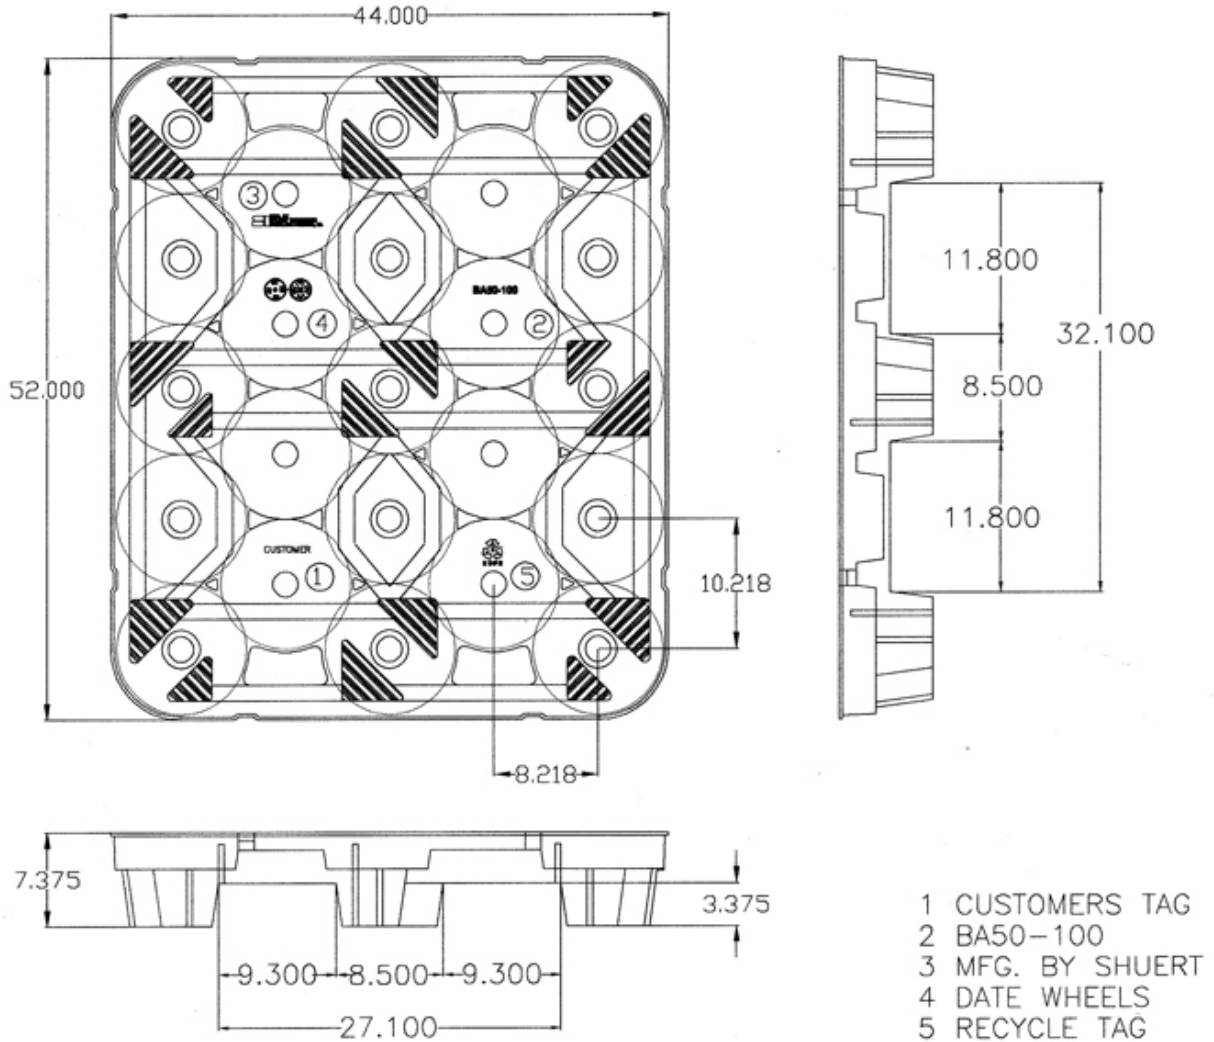

44 x 52 x 10.25" Cone Yarn Pak 3, 6, or 9 Degree

44 x 52 x 10.25 " Cone Yarn-Pak Cover

We Invent Solutions.®

www.shuert.com

44 x 52 x 10.25 " Cone Yarn-Pak Divider

- 1 CUSTOMER TAG
- 2 BA50-100
- 3 MFG. BY SHUERT IND.
- 4 DATE WHEELS
- 5 RECYCLE TAG

44 x 52 x 10.25 " Cone Yarn Pak Pallet

- 1 CUSTOMERS TAG
- 2 BA50-100
- 3 MFG. BY SHUERT
- 4 DATE WHEELS
- 5 RECYCLE TAG

**SHUERT
TECHNOLOGIES**

We Invent Solutions.®

www.shuert.com