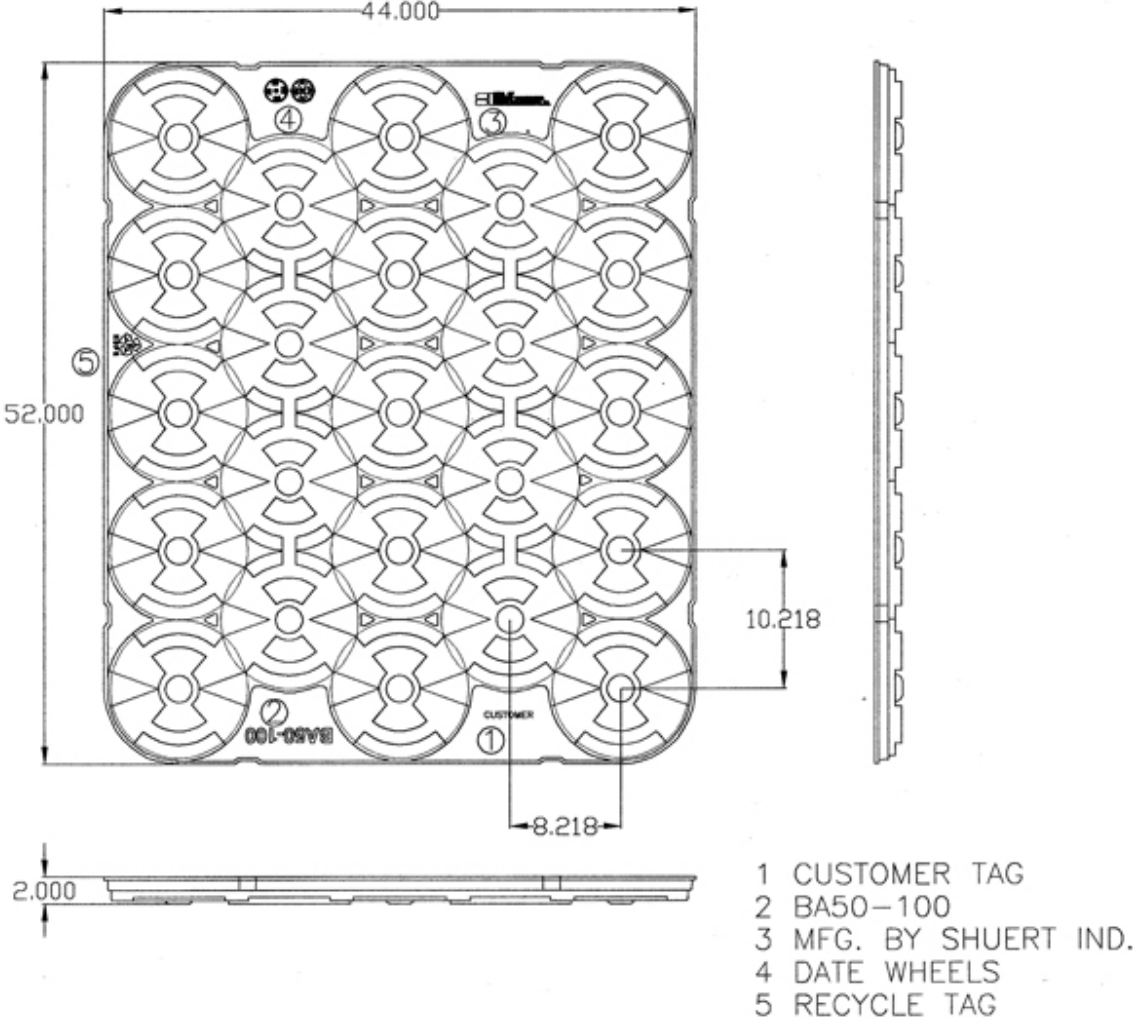

44 x 52 x 10.25" Cone Yarn Pak 3, 6, or 9 Degree

44 x 52 x 10.25 " Cone Yarn-Pak Cover

We Invent Solutions.®

www.shuert.com

44 x 52 x 10.25 " Cone Yarn-Pak Divider

- 1 CUSTOMER TAG
- 2 BA50-100
- 3 MFG. BY SHUERT IND.
- 4 DATE WHEELS
- 5 RECYCLE TAG

44 x 52 x 10.25 " Cone Yarn Pak Pallet

- 1 CUSTOMERS TAG
- 2 BA50-100
- 3 MFG. BY SHUERT
- 4 DATE WHEELS
- 5 RECYCLE TAG

**SHUERT
TECHNOLOGIES**

We Invent Solutions.®

www.shuert.com