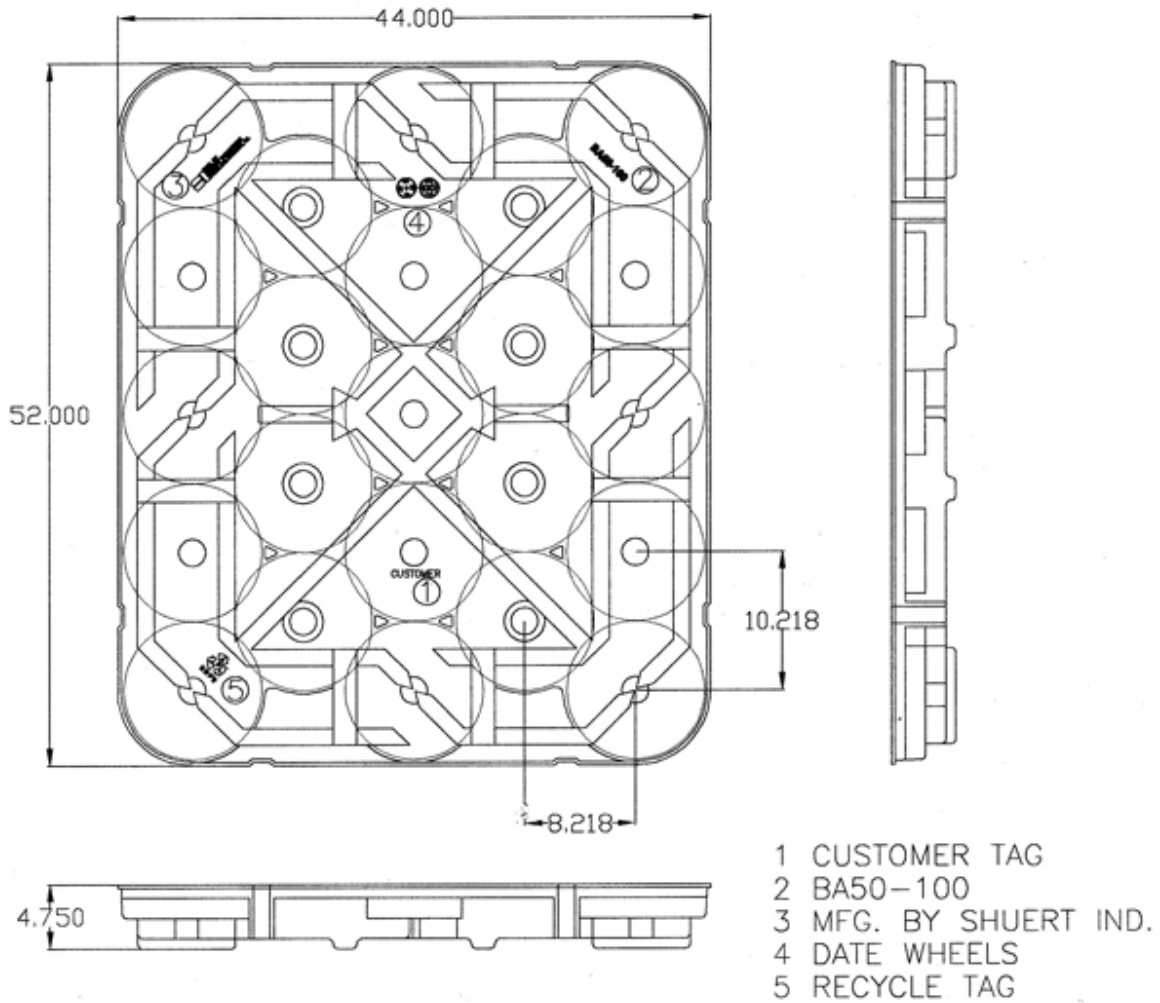

44 x 52 x 10.25" Cone Yarn Pak 3, 6, or 9 Degree

44 x 52 x 10.25 " Cone Yarn-Pak Cover

We Invent Solutions.®

www.shuert.com

44 x 52 x 10.25 " Cone Yarn-Pak Divider

- 1 CUSTOMER TAG
- 2 BA50-100
- 3 MFG. BY SHUERT IND.
- 4 DATE WHEELS
- 5 RECYCLE TAG

44 x 52 x 10.25 " Cone Yarn Pak Pallet

- 1 CUSTOMERS TAG
- 2 BA50-100
- 3 MFG. BY SHUERT
- 4 DATE WHEELS
- 5 RECYCLE TAG

**SHUERT
TECHNOLOGIES**

We Invent Solutions.®

www.shuert.com